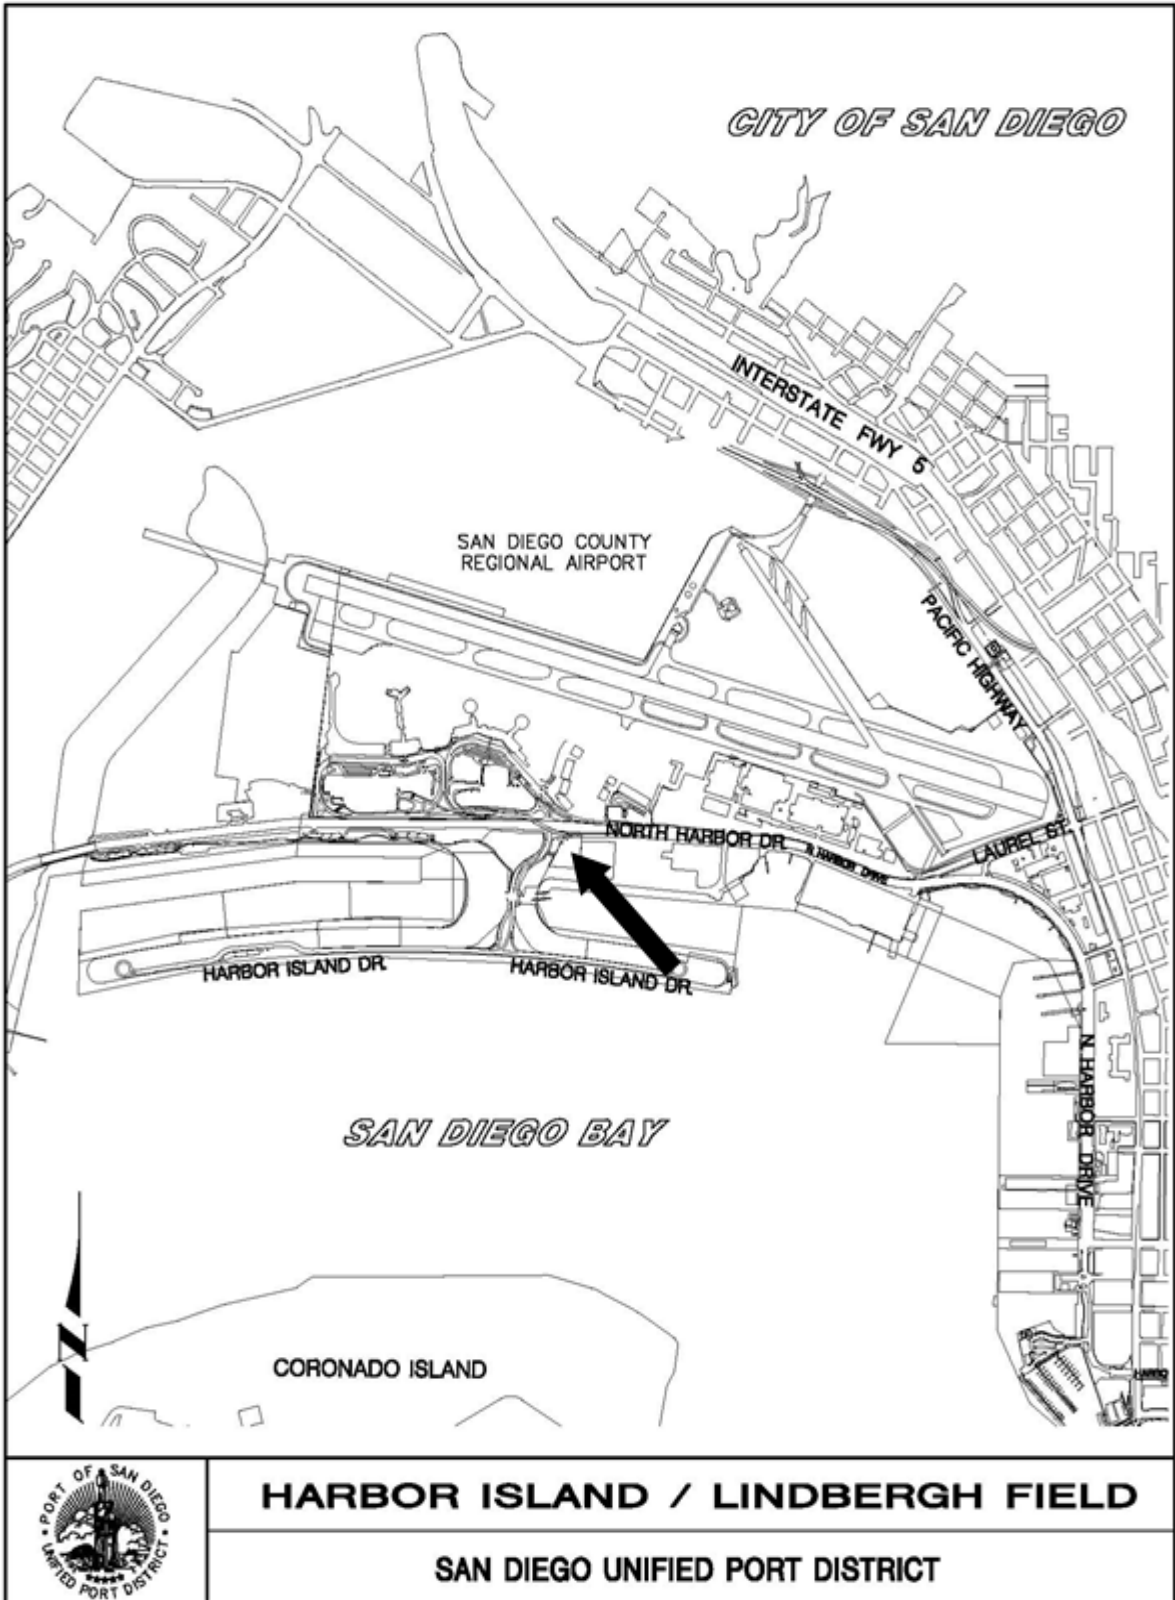

# Harbor Police Headquarters

# Harbor Police Headquarters

(1948)

(2024)

# Harbor Police Headquarters

**Utilization Index:**

At-Capacity

Nearing-Capacity

**Capacity:**

Existing: 25,383 SF